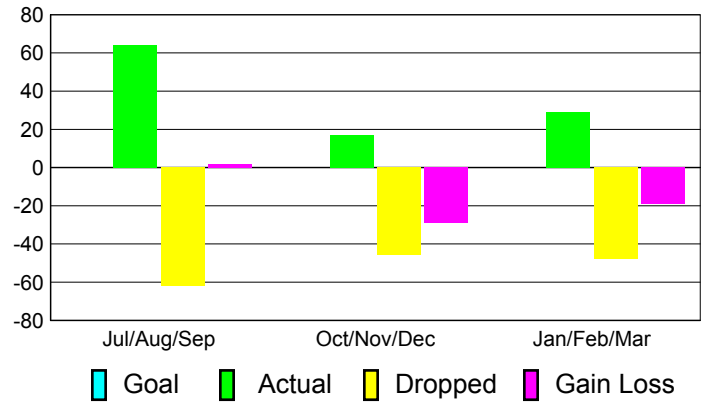

Club Results 2010-2011

Goal, New, Dropped, Gain/Loss

MEMBERSHIP

Membership Results
2010-2011

Membership
2009-2010

Month	Net Memb Goal	Actual New Memb	Actual Dropped Memb	Gain/Loss of Memb	Gain/Loss of Memb
Jul/Aug/Sep	0	64	-62	2	-3
Oct/Nov/Dec	0	17	-46	-29	11
Jan/Feb/Mar	0	29	-48	-19	-10
Totals	0	110	-156	-46	-2

Membership Results 2010-2011

Goal, New, Dropped, Gain/Loss

Comparison of Club Gain/Loss

Current Year Compared to the Previous Year

Comparison of Membership Gain/Loss

Current Year Compared to the Previous Year