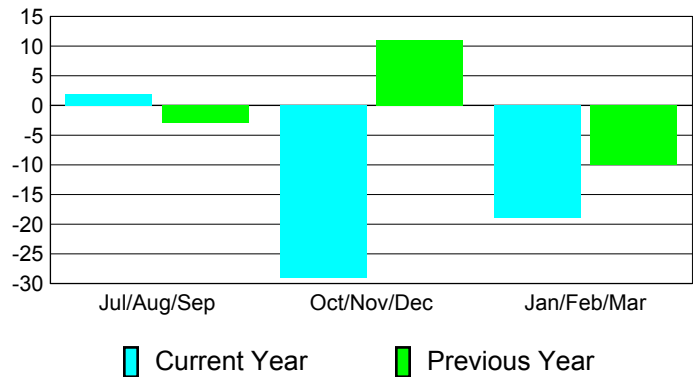

Club Results 2010-2011

Goal, New, Dropped, Gain/Loss

MEMBERSHIP

Membership Results
2010-2011

Membership
2009-2010

Month	Net Memb Goal	Actual New Memb	Actual Dropped Memb	Gain/Loss of Memb	Gain/Loss of Memb
Jul/Aug/Sep	0	64	-62	2	-3
Oct/Nov/Dec	0	17	-46	-29	11
Jan/Feb/Mar	0	29	-48	-19	-10
Totals	0	110	-156	-46	-2

Membership Results 2010-2011

Goal, New, Dropped, Gain/Loss

Comparison of Club Gain/Loss

Current Year Compared to the Previous Year

Comparison of Membership Gain/Loss

Current Year Compared to the Previous Year

YTD Status Quo Clubs 2010-2011

Status Quo Clubs Compared to Status Quo Members

Gender Comparison 2010-2011

Jul/Aug/Sep

Oct/Nov/Dec

Jan/Feb/Mar

Male

Female